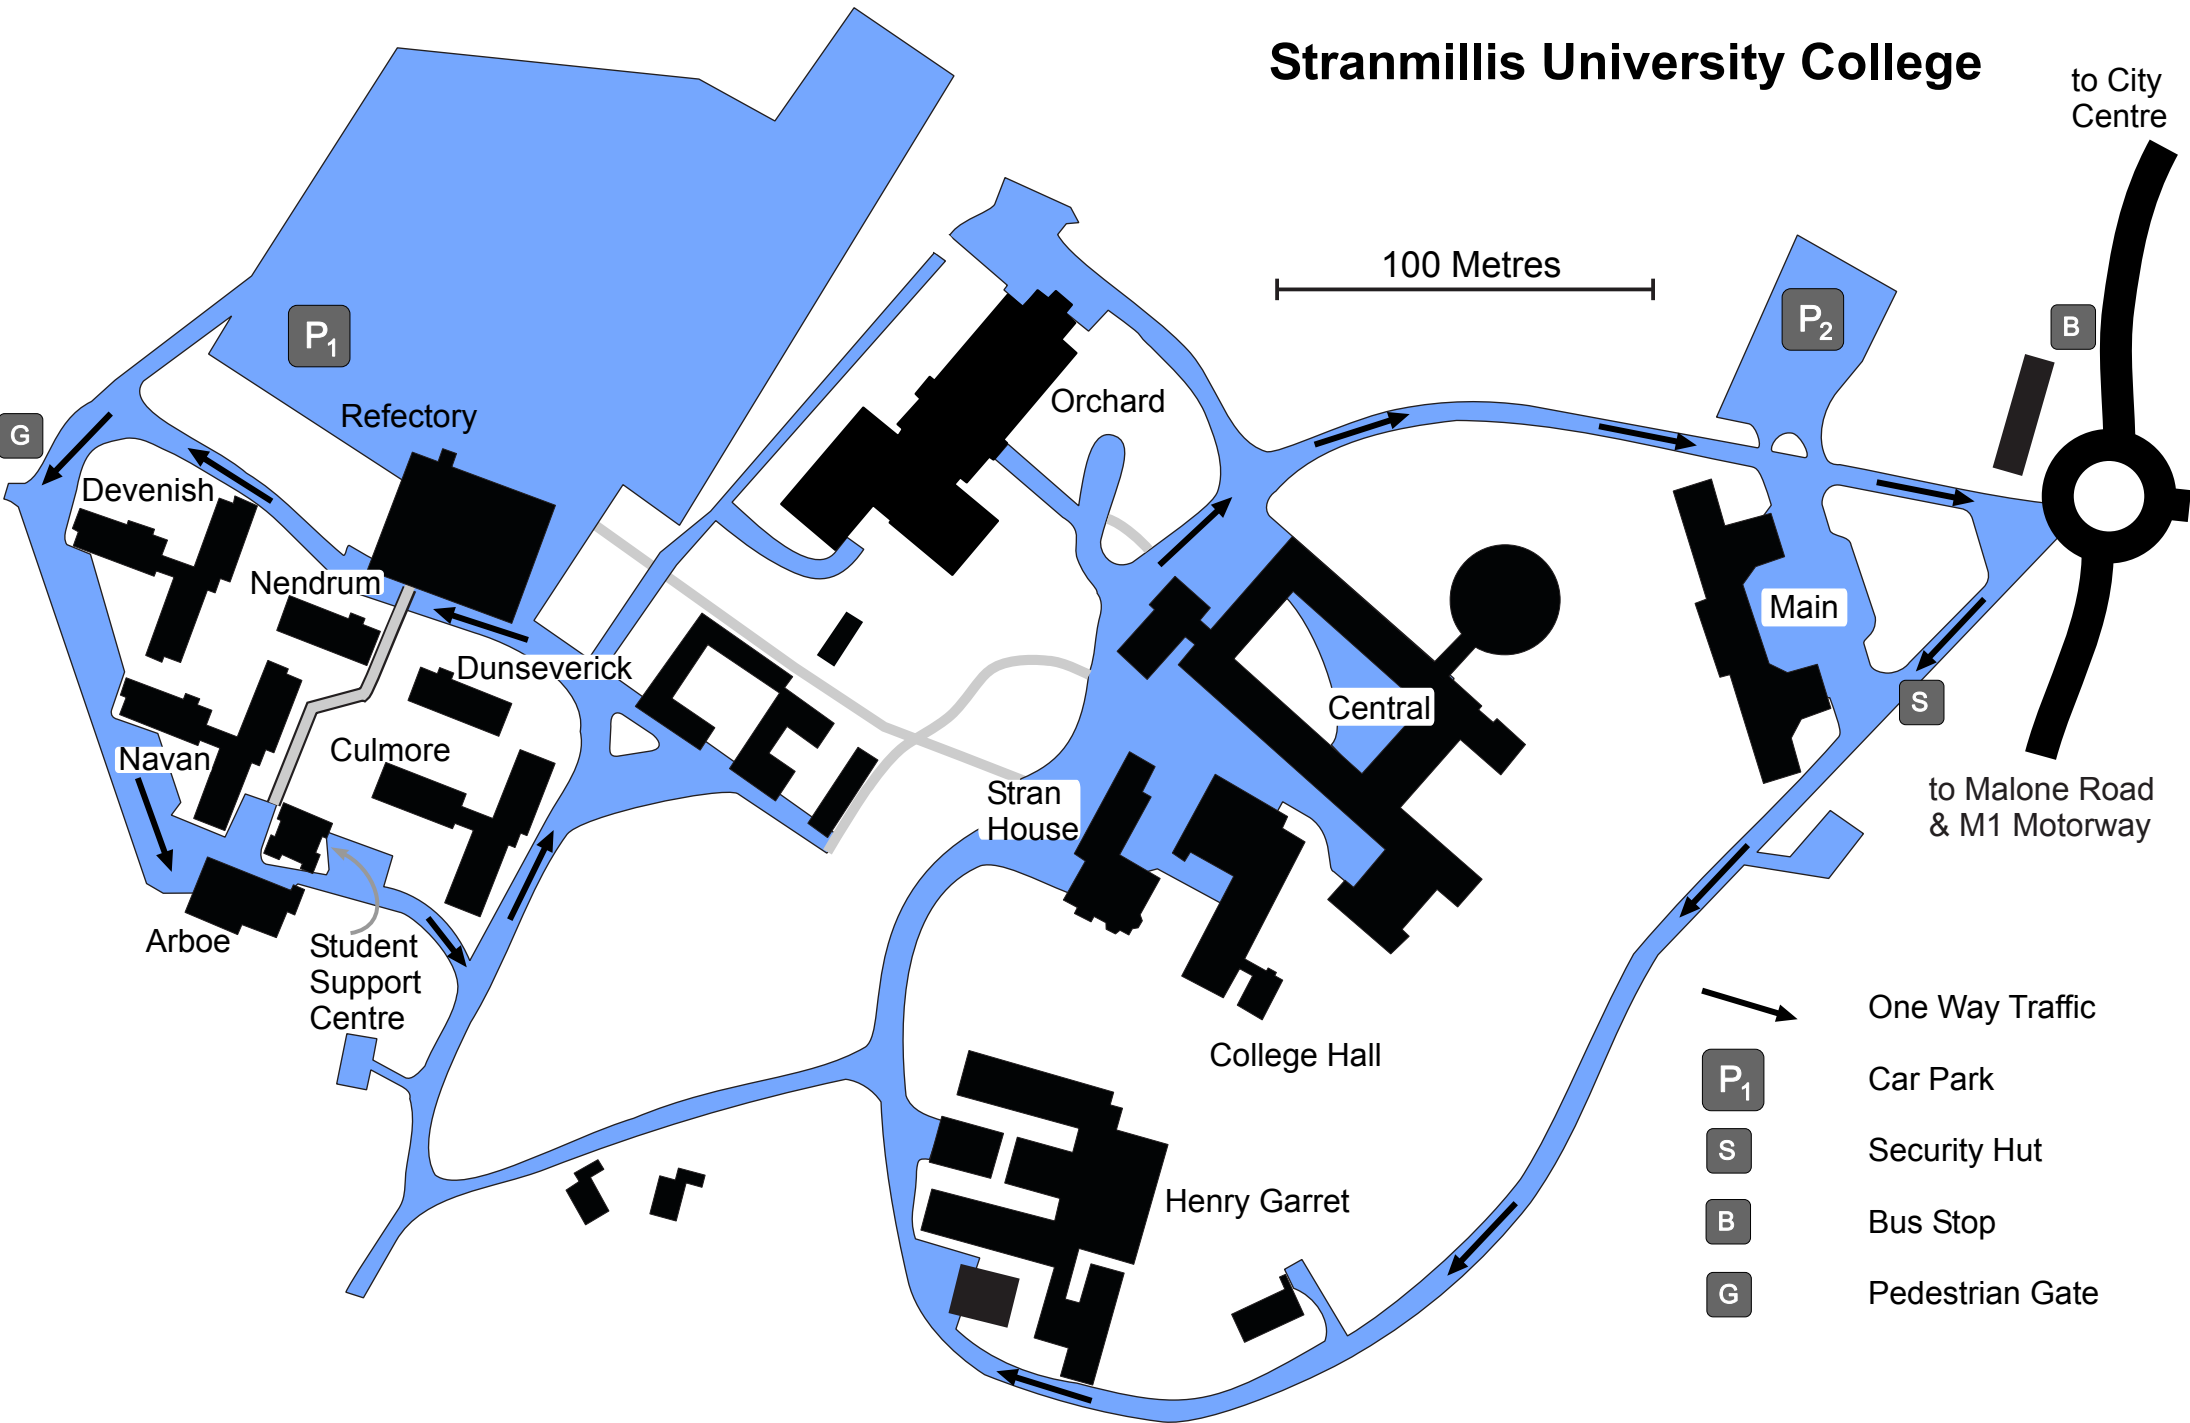

Stranmillis University College

100 Metres

P₁

P₂

G

B

S

Devenish

Nendrum

Dunseverick

Central

Main

Navan

Culmore

Stran House

to Malone Road & M1 Motorway

Arboe

Student Support Centre

College Hall

Henry Garret

One Way Traffic

P₁

Car Park

S

Security Hut

B

Bus Stop

G

Pedestrian Gate

to City Centre