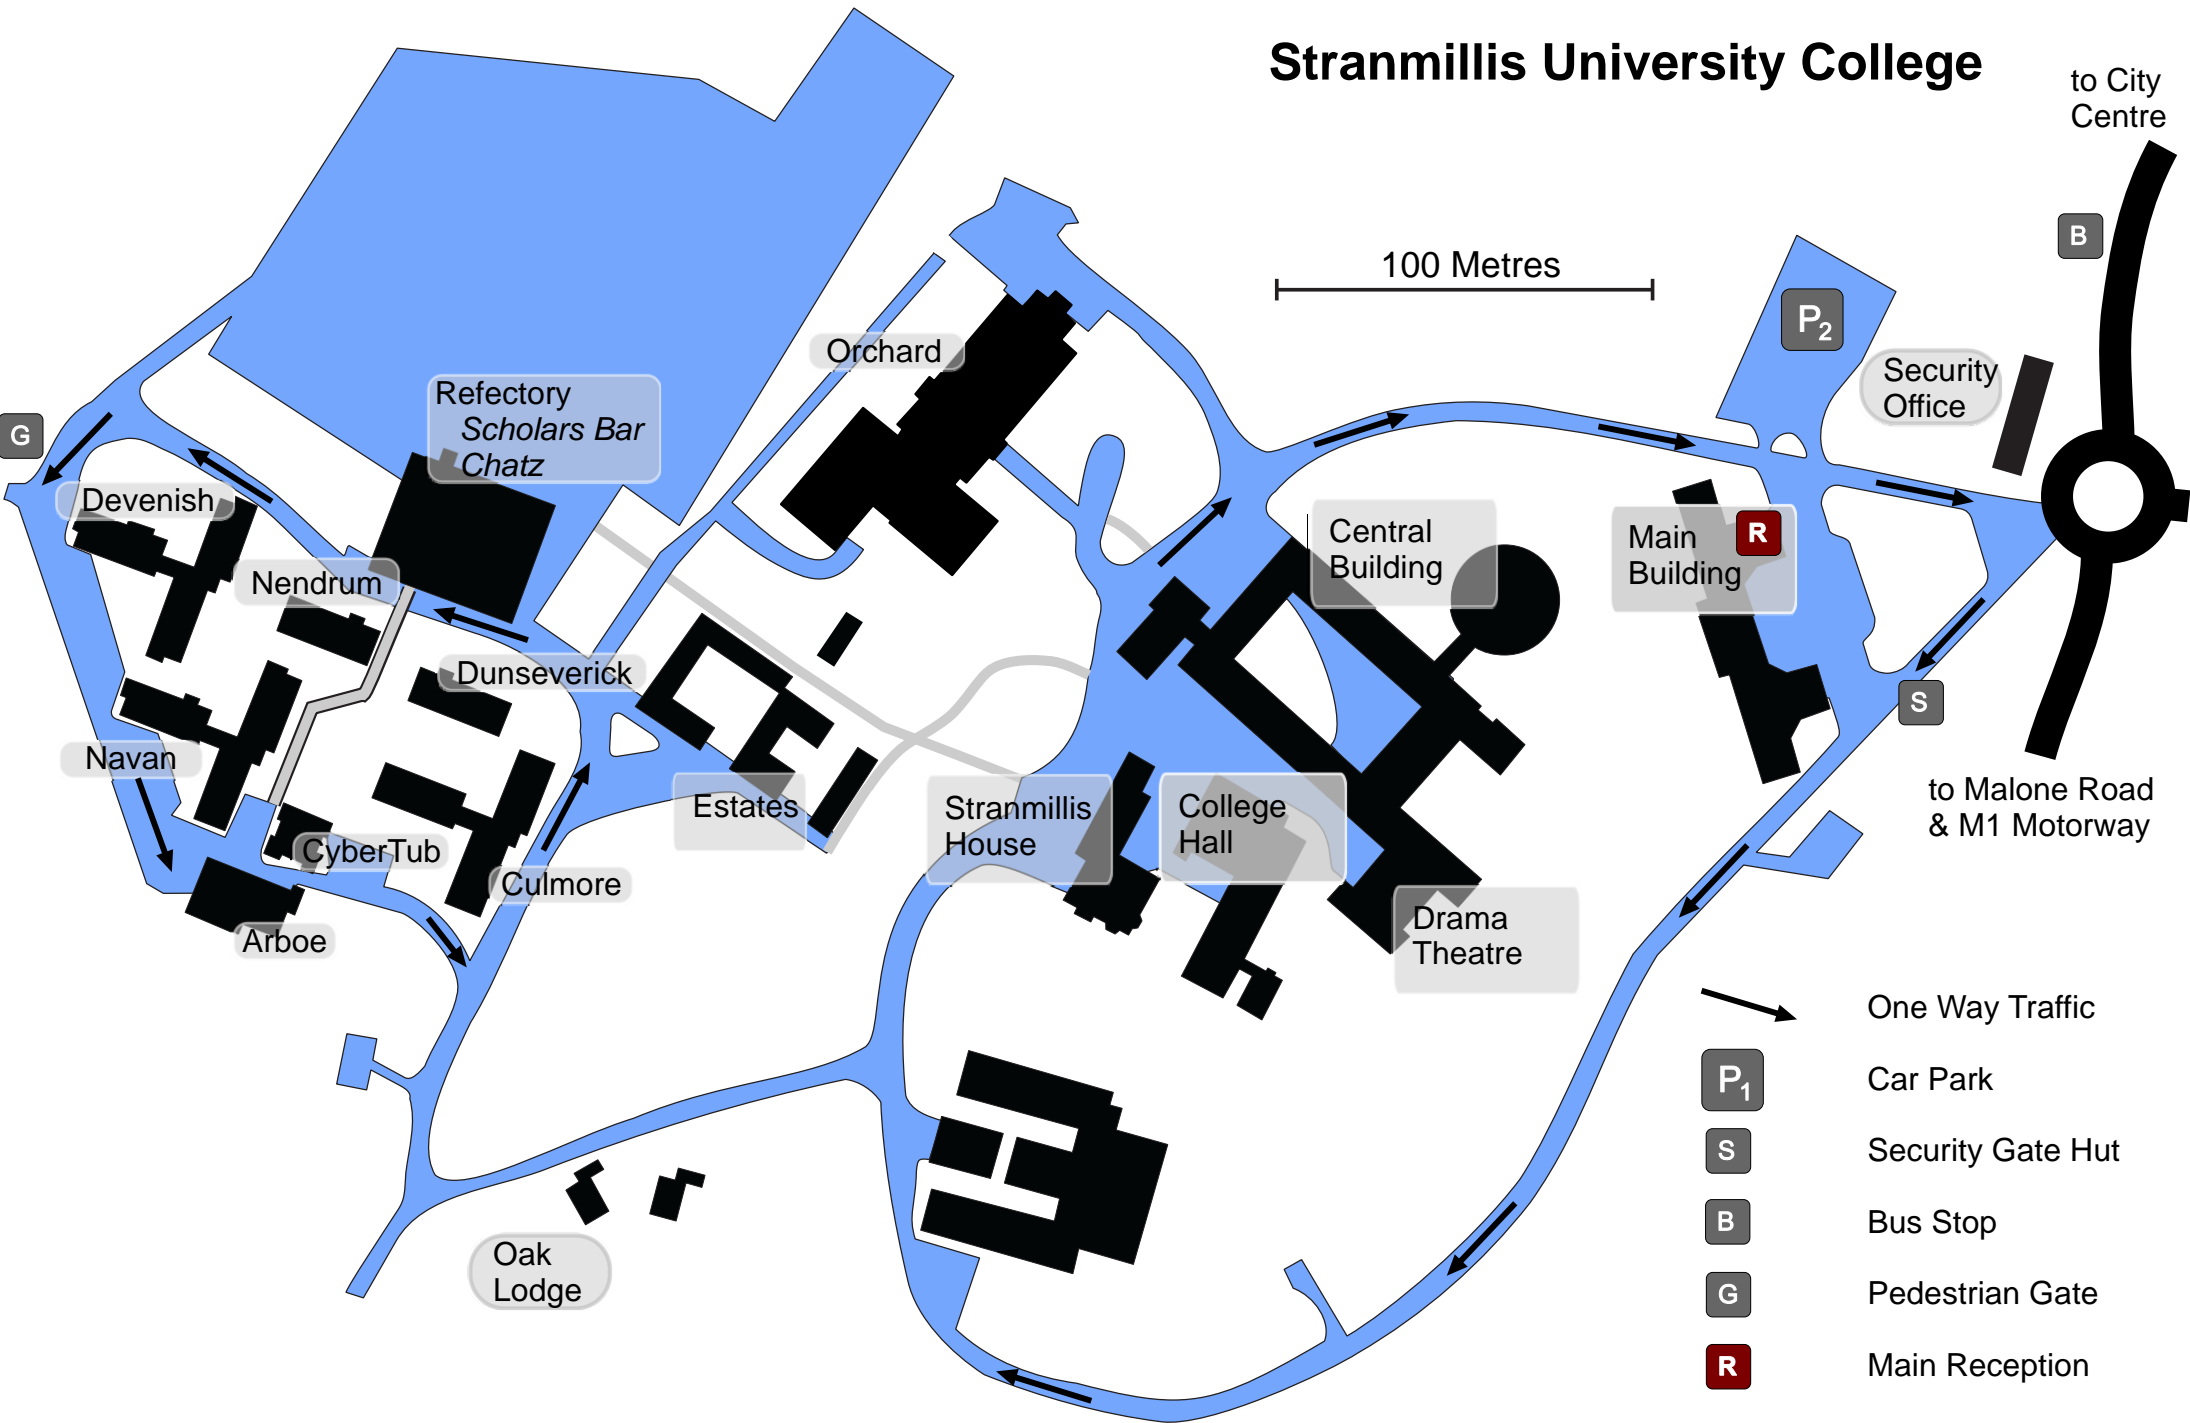

# Stranmillis University College

100 Metres

to City Centre

B

Security Office

P<sub>2</sub>

Main Building

R

S

to Malone Road & M1 Motorway

Central Building

College Hall

Drama Theatre

Stranmillis House

Estates

Dunseverick

Oak Lodge

One Way Traffic

P<sub>1</sub>

Car Park

S

Security Gate Hut

B

Bus Stop

G

Pedestrian Gate

R

Main Reception